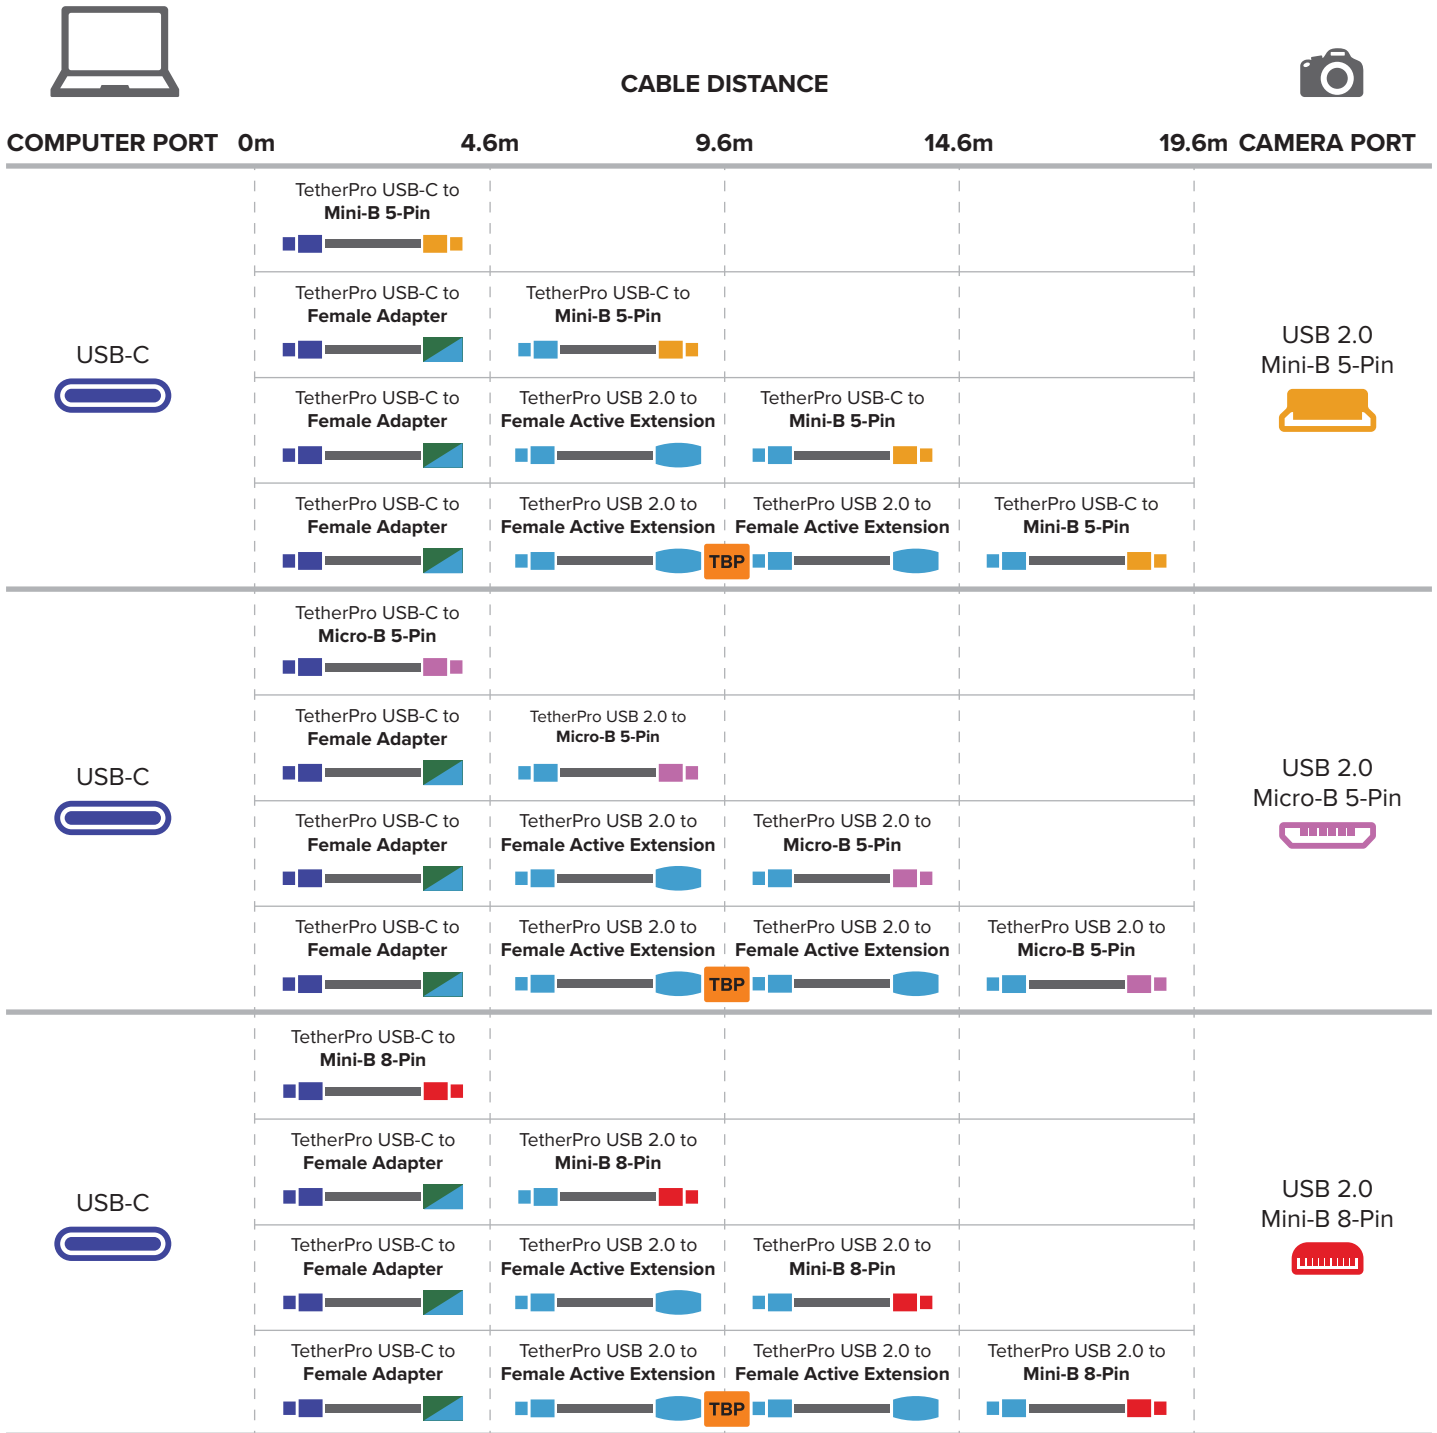

- Power requirements of USB-C cameras may vary performance

COMPUTER PORT / CAMERA PORT COLOR GUIDE

USB-A 3.0	USB-C	USB 3.0 Micro-B	USB 3.0 Male B
USB-A 2.0	USB 2.0 Mini-B 5-Pin	USB 2.0 Micro-B 5-Pin	USB 2.0 Mini-B 8-Pin
TetherBoost Pro USB 3.0 Core Controller			

- USB Female Adapter is 3.0 and backward compatible to 2.0
 - TetherBoost Pro USB 3.0 Core Controller recommended for optimal performance in USB-C to USB 2.0 connections

COMPUTER PORT / CAMERA PORT COLOR GUIDE

USB-A 3.0	USB-C	USB 3.0 Micro-B	USB 3.0 Male B
USB-A 2.0	USB 2.0 Mini-B 5-Pin	USB 2.0 Micro-B 5-Pin	USB 2.0 Mini-B 8-Pin
TetherBoost Pro USB 3.0 Core Controller			

- TetherBoost Pro USB 3.0 Core Controller required for optimal performance in USB 3.0 connections