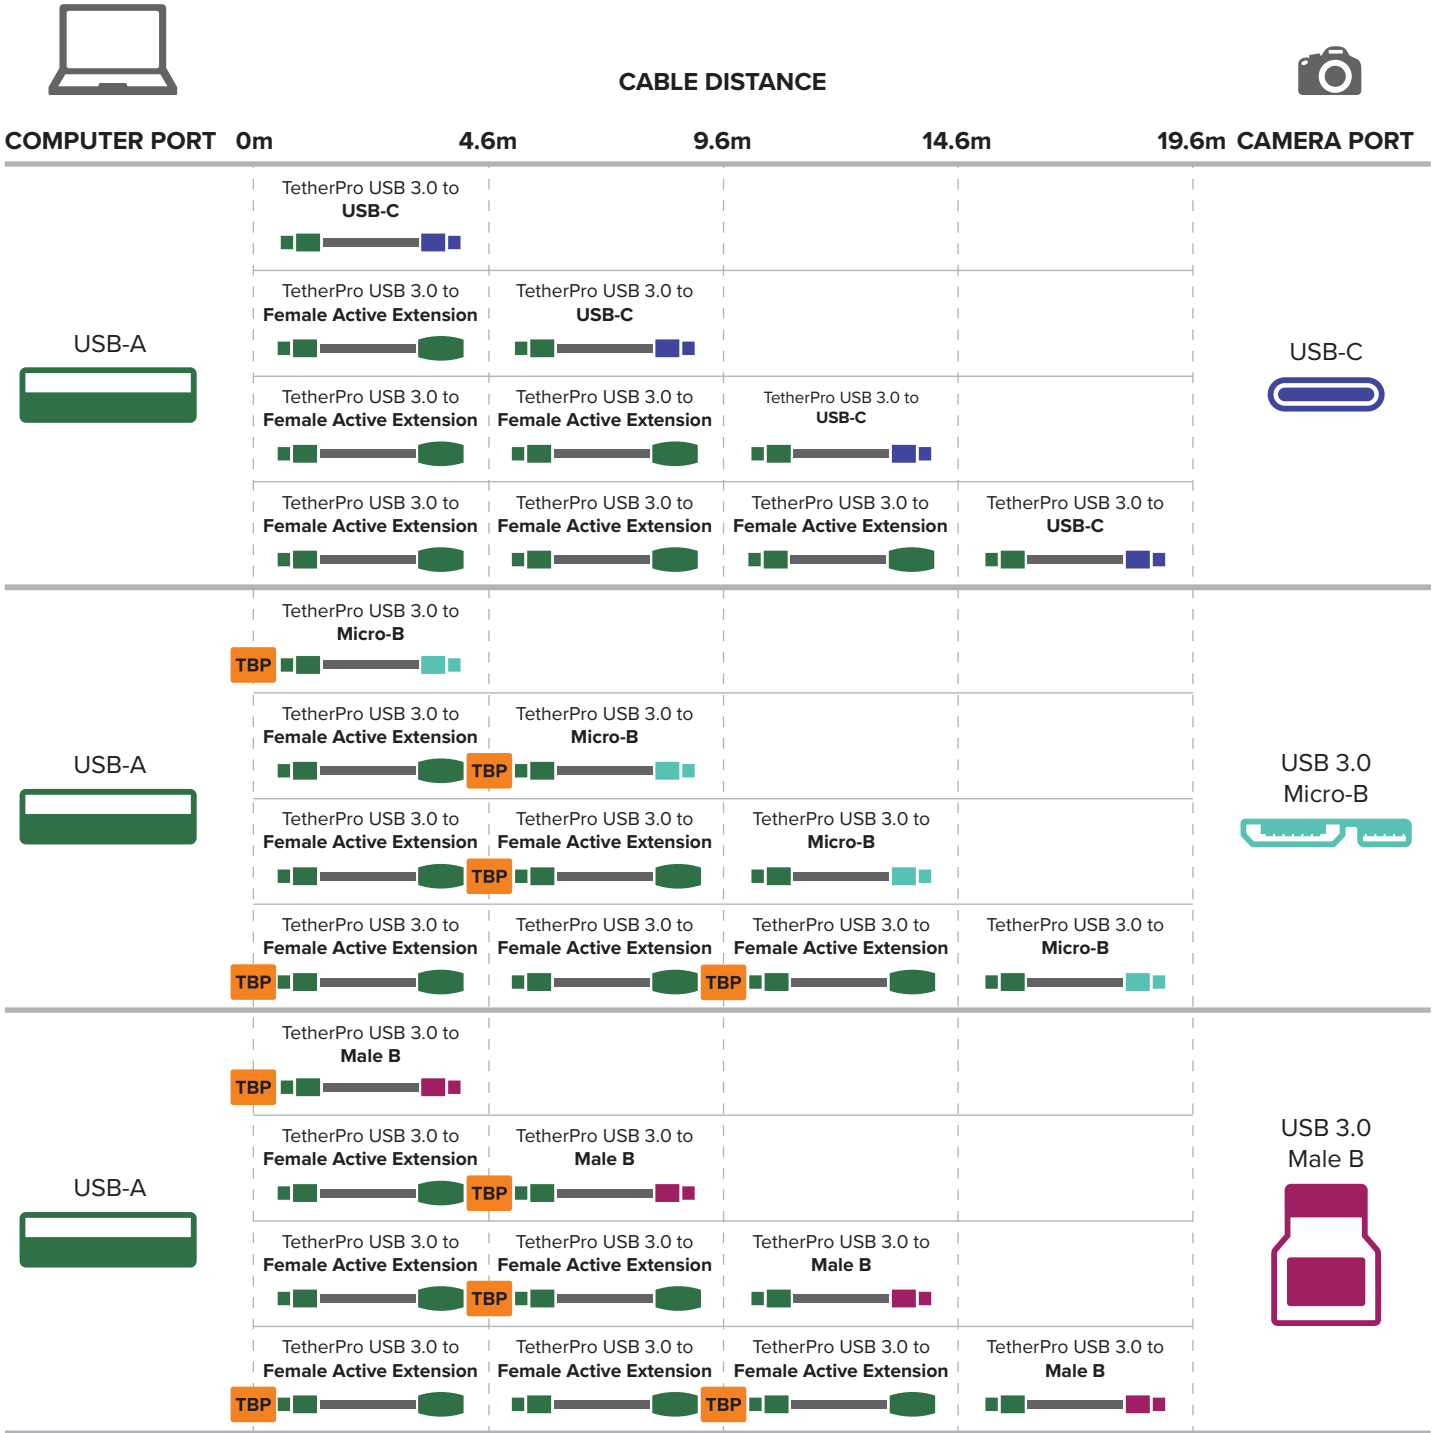

- Power requirements of USB-C cameras may vary performance

COMPUTER PORT / CAMERA PORT COLOR GUIDE

USB-A 3.0	USB-C	USB 3.0 Micro-B	USB 3.0 Male B
USB-A 2.0	USB 2.0 Mini-B 5-Pin	USB 2.0 Micro-B 5-Pin	USB 2.0 Mini-B 8-Pin
TetherBoost Pro USB 3.0 Core Controller			

- USB Female Adapter is 3.0 and backward compatible to 2.0
 - TetherBoost Pro USB 3.0 Core Controller recommended for optimal performance in USB-C to USB 2.0 connections

COMPUTER PORT / CAMERA PORT COLOR GUIDE

USB-A 3.0	USB-C	USB 3.0 Micro-B	USB 3.0 Male B
USB-A 2.0	USB 2.0 Mini-B 5-Pin	USB 2.0 Micro-B 5-Pin	USB 2.0 Mini-B 8-Pin
TetherBoost Pro USB 3.0 Core Controller			

- TetherBoost Pro USB 3.0 Core Controller required for optimal performance in USB 3.0 connections

COMPUTER PORT / CAMERA PORT COLOR GUIDE

USB-A 3.0	USB-C	USB 3.0 Micro-B	USB 3.0 Male B
USB-A 2.0	USB 2.0 Mini-B 5-Pin	USB 2.0 Micro-B 5-Pin	USB 2.0 Mini-B 8-Pin